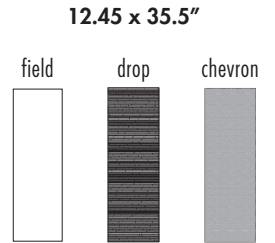

PEARL COLLECTION

White-Body Ceramic Wall Tile

* Innovative sugar glaze adds a slight metallic sheen to the tile's surface.

FORMAT	PC/BOX	BOX/PLT	SFT/BOX	SFT/PLT	LBS/BOX	LBS/PLT
12.45x35.5	4	48	12.25	587.76	45.44	2235.05

COLOUR	FINISH	SKU	DESCRIPTION	SFT/PC	$/PC	$/SFT

	SUGAR GLAZE	FANPEAGR12.4/35.5	PEARL GREY RETT 12.45"X35.5"	3.07	$ 33.77	$ 11.00
Grey						
	SUGAR GLAZE	FANPEACGR12.4/35.5	PEARL CHEVRON GREY RETT 12.45"X35.5"	3.07	$ 33.77	$ 11.00
Chevron Grey						
	SUGAR GLAZE	FANPEADGR12.4/35.5	PEARL DROP GREY RETT 12.45"X35.5"	3.07	$ 33.77	$ 11.00
Drop Grey						
	SUGAR GLAZE	FANPEAWH12.4/35.5	PEARL WHITE RETT 12.45"X35.5"	3.07	$ 33.77	$ 11.00
White						
	SUGAR GLAZE	FANPEACWH12.4/35.5	PEARL CHEVRON WHITE RETT 12.45"X35.5"	3.07	$ 33.77	$ 11.00
Chevron White						
	SUGAR GLAZE	FANPEADWH12.4/35.5	PEARL DROP WHITE RETT 12.45"X35.5"	3.07	$ 33.77	$ 11.00
Drop White						

MADE IN SPAIN

Infinite Variation

Thickness

Walls

Commercial

Residential

Wet Area

Rectified

Sugar Glaze