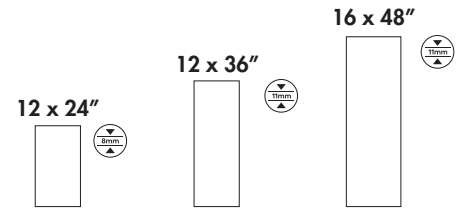

WHITE XL COLLECTION

White-Body Ceramic Wall Tile

FORMAT	PC/BOX	BOX/PLT	SFT/BOX	SFT/PLT	LBS/BOX	LBS/PLT
12x24"	8	32	15.50	496.00	49.64	1642.44
12x36"	5	64	15.00	744.00	41.36	2700.66
16x48"	3	20	15.50	310.00	56.25	1179.47

COLOUR	FINISH	SKU	DESCRIPTION	SFT/PC	$/PC	$/SFT		
	GLOSSY GLAZE	GEOWGL12/24	WHITE GLOSS RECTIFIED 12"X24"	2	$ 17.00	$ 8.50		
		GEOWGL12/36	WHITE GLOSS RECTIFIED 12"X36"	3	$ 30.00	$ 10.00		
		GEOWG16/48	WHITE GLOSS RECTIFIED 16"X48"	5.33	$ 58.63	$ 11.00		
White Glossy	MATTE GLAZE	GEOWM12/24	WHITE MATTE RECTIFIED 12"X24"	2	$ 17.00	$ 8.50		
		GEOWM12/36	WHITE MATTE RECTIFIED 12"X36"	3	$ 30.00	$ 10.00		
		GEOWM16/48	WHITE MATTE RECTIFIED 16"X48"	5.33	$ 58.63	$ 11.00		
White Matte	MATTE GLAZE	GEOWMGA12/36	WHITE MATTE GARDENA RLV RECTIFIED 12"X36"	3	$ 30.00	$ 10.00		
		Gardena RLV	MATTE GLAZE	GEOWMFA12/36	WHITE MATTE FASA RLV RECTIFIED 12"X36"	3	$ 30.00	$ 10.00
	Fasa RLV	MATTE GLAZE		GEOWMNI12/36	WHITE MATTE NISEKO RLV RECTIFIED 12"X36"	3	$ 30.00	$ 10.00
	Niseko RLV				 MADE IN SPAIN			

Infinite Variation

Thickness

*12x36" & 16x48"

Thickness

*12x24"

v1 scale

Walls

Commercial

Residential

Wet Area

Rectified Edge

Glossy Glaze

Natural Matte Finish