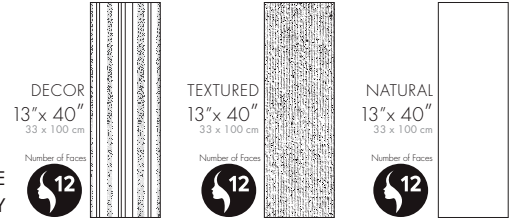

ALCHEMY COLLECTION

White Body Wall Tile

WHITE BODY WALL TILE ARE
MEANT FOR WALLS ONLY

FORMAT	PC/BOX	BOX/PLT	SFT/BOX	SFT/PLT	LBS/BOX	LBS/PLT
13"x 40" NATURAL/TEXTURED	6	24	21.52	516.48	58.79	1410.96
13"x 40" DECOR	5	24	17.97	431.28	53.37	1280.89

COLOUR	FINISH	SKU	DESCRIPTION	SFT/PC	$/PC	$/SFT
 PEARL NATURAL	MATTE FINISH	PERALPW13/39	PEARL NATURAL RECTIFIED 13"x 40"	3.55	$ 35.66	$ 10.00
 PEARL TEXTURED	MATTE FINISH	PERALPTW13/39	PEARL TEXTURED RECTIFIED 13"x 40"	3.55	$ 35.66	$ 10.00
 PEARL DECOR	MATTE FINISH	PERALPDW13/39	PEARL DECOR RECTIFIED 13"x 40"	3.55	$ 35.66	$ 10.00
 IRON NATURAL	MATTE FINISH	PERALIW13/39	IRON NATURAL RECTIFIED 13"x 40"	3.55	$ 35.66	$ 10.00
 IRON TEXTURED	MATTE FINISH	PERALITW13/39	IRON TEXTURED RECTIFIED 13"x 40"	3.55	$ 35.66	$ 10.00
 IRON DECOR	MATTE FINISH	PERALIDW13/39	IRON DECOR RECTIFIED 13"x 40"	3.55	$ 35.66	$ 10.00

*Corresponding floor tile on Page 2