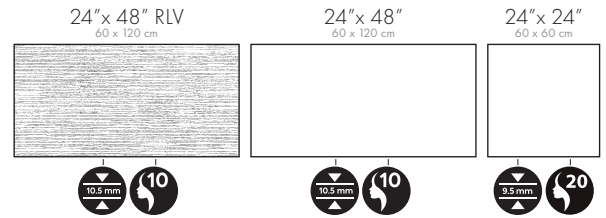

MEMORY COLLECTION

Colour-Body Porcelain Tile

FORMAT	PC/BOX	BOX/PLT	SFT/BOX	SFT/PLT	LBS/BOX	LBS/PLT
24"x 24"	4	30	15.50	465	65	2028.25
24"x 48"	2	36	15.50	558	86	2405.00

COLOUR	FINISH	SKU	DESCRIPTION	SFT/PC	$/PC	$/SFT
  Blanco	NATURAL MATTE	GEOMEMBL24/24	MEMORY BLANCO 24"x 24"	4	$ 36.00	$ 9.00
	NATURAL MATTE	GEOMEMBL24/48	MEMORY BLANCO 24"x 48"	8	$ 80.00	$ 10.00
	NATURAL MATTE	GEOMEMBLRLV24/48	MEMORY BLANCO 24"x 48" RLV	8	$ 80.00	$ 10.00
  Marfil	NATURAL MATTE	GEOMEMMARF24/24	MEMORY MARFIL 24"x 24"	4	$ 36.00	$ 9.00
	NATURAL MATTE	GEOMEMMARF24/48	MEMORY MARFIL 24"x 48"	8	$ 80.00	$ 10.00
	NATURAL MATTE	GEOMEMMARFRLV24/48	MEMORY MARFIL 24"x 48" RLV	8	$ 80.00	$ 10.00
  Perla	NATURAL MATTE	GEOMEMPER24/24	MEMORY PERLA 24"x 24"	4	$ 36.00	$ 9.00
	NATURAL MATTE	GEOMEMPERL24/48	MEMORY PERLA 24"x 48"	8	$ 80.00	$ 10.00
	NATURAL MATTE	GEOMEMPERRLV24/48	MEMORY PERLA 24"x 48" RLV	8	$ 80.00	$ 10.00
  Gris	NATURAL MATTE	GEOMEMGRI24/24	MEMORY GRIS 24"x 24"	4	$ 36.00	$ 9.00
	NATURAL MATTE	GEOMEMGRI24/48	MEMORY GRIS 24"x 48"	8	$ 80.00	$ 10.00
	NATURAL MATTE	GEOMEMGRIRLV24/48	MEMORY GRIS 24"x 48" RLV	8	$ 80.00	$ 10.00

MADE IN SPAIN

v3 scale

DCOF > 0.42

Walls

Floors

Commercial

Residential

Wet Area

Rectified

Exterior

Natural Matte Finish

W - Wall Only