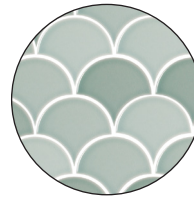

*Dynamic Escama
6" x 7"

*Classic Escama format paired with artisanal crackle glaze is an ideal accompaniment to highlight a modern craftsman aesthetic.

Number of faces is shown in the largest format - in this case, 8x48". Regardless of format, Axis Collection features 80 sq.ft of unique graphics