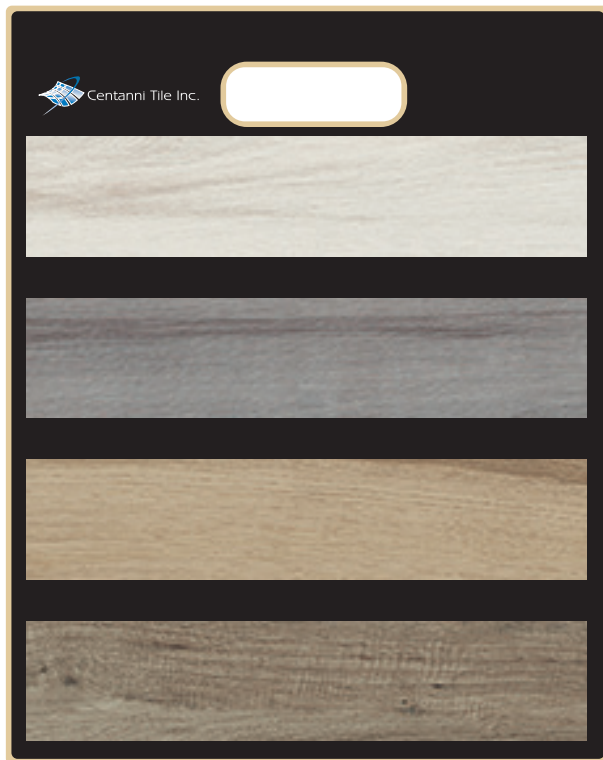

AXIS COLLECTION

Glazed Porcelain Tile

A & D SWATCHBOARD

12.75" x 16"
Sample board with 2.5" x 12" Swatches

Item Number: MARAXA&D