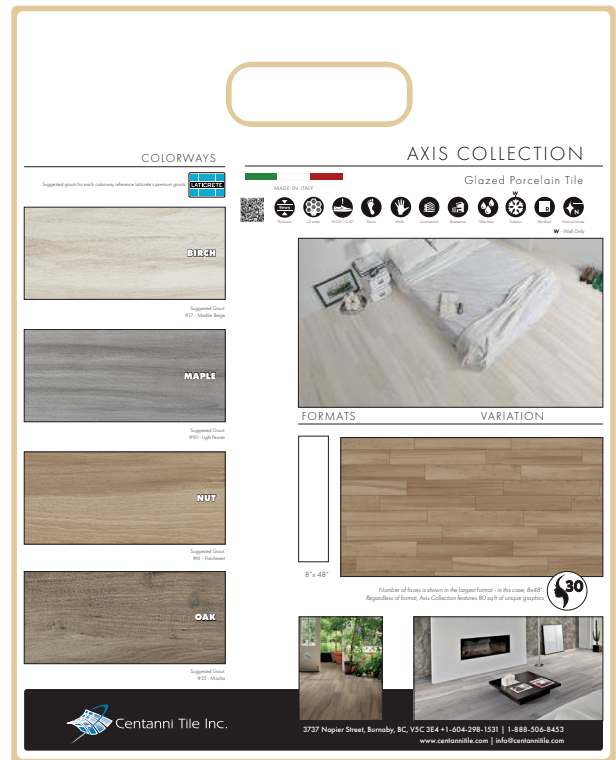

### A & D SWATCHBOARD

12.75" x 16"  
Sample board with 2.5" x 12" Swatches

Item Number: MARAXA&D