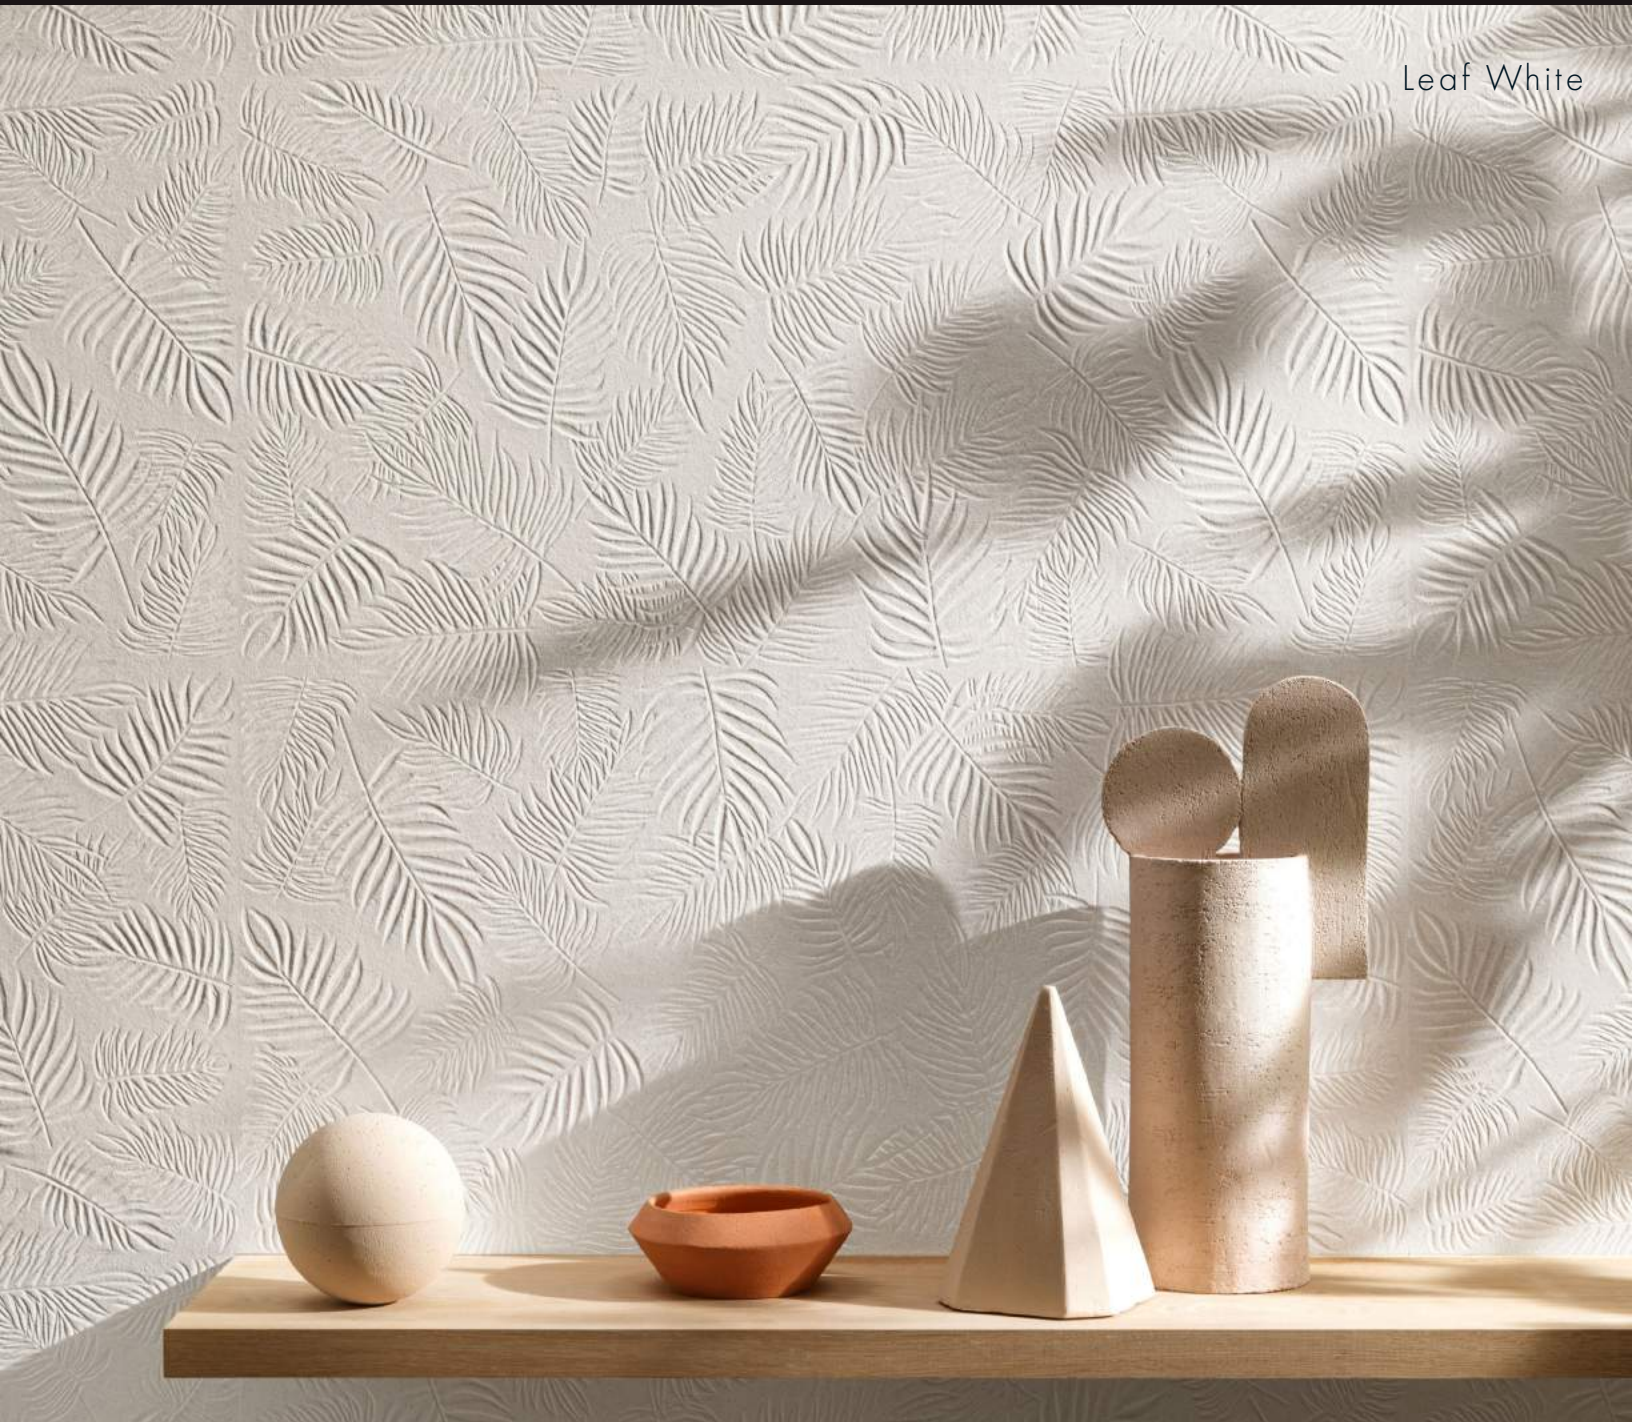

3D CARVE COLLECTION

White Body Wall Tile

Leaf White

Centanni Tile Inc.

3737 Napier Street, Burnaby, BC, V5C 3E4 +1-604-298-1531 | 1-888-506-8453 | www.centannitile.com | info@centannitile.com

MADE IN ITALY