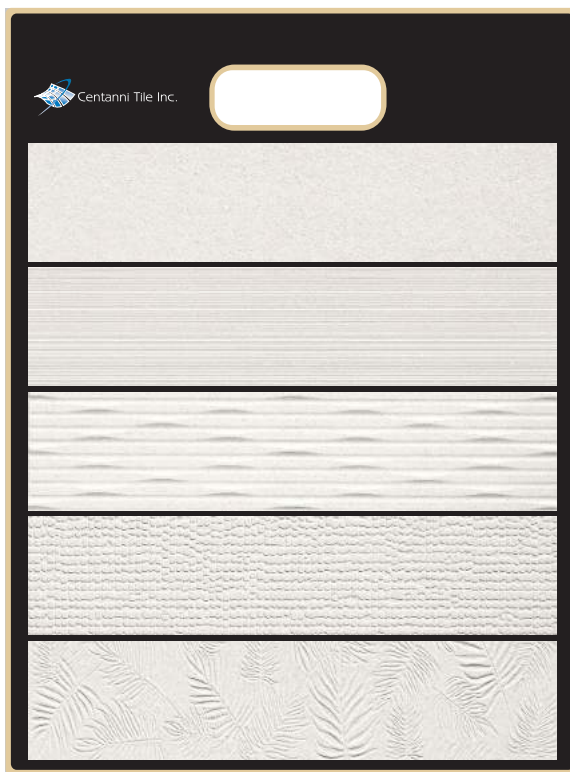

3D CARVE COLLECTION

White Body Wall Tile

A & D SWATCHBOARD

Sizes

16" x 32"

Price/SF

\$12.50

Price/PC