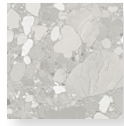

Walls

Commercial

Residential

Wet Area

Exterior

Rectified

Natural Matte

W - Wall Only

### COLOR NOTES

Blanco

Perla

Beige

### CURATION NOTES

- Colorado is modern take on a Palladiana Terrazzo. Chip sizes vary from large to small lending a softer, more organic look than a traditional Venetian terrazzo.
- Chips and their surrounding matrix are colored in a broad-spectrum of adjacent tones, creating a widely varied, yet subtle overall aesthetic.
- Orientation of cut pieces must be considered carefully in relation to adjoining pieces to avoid contrast that is too strong. This characteristic is what makes Colorado such a rich and enveloping collection.