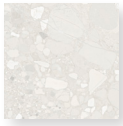

### COLOR NOTES

Blanco

Perla

Beige

### CURATION NOTES

- Colorado is modern take on a Palladiana Terrazzo. Chip sizes vary from large to small lending a softer, more organic look than a traditional Venetian terrazzo.
- Chips and their surrounding matrix are colored in a broad-spectrum of adjacent tones, creating a widely varied, yet subtle overall aesthetic.
- Orientation of cut pieces must be considered carefully in relation to adjoining pieces to avoid contrast that is too strong. This characteristic is what makes Colorado such a rich and enveloping collection.