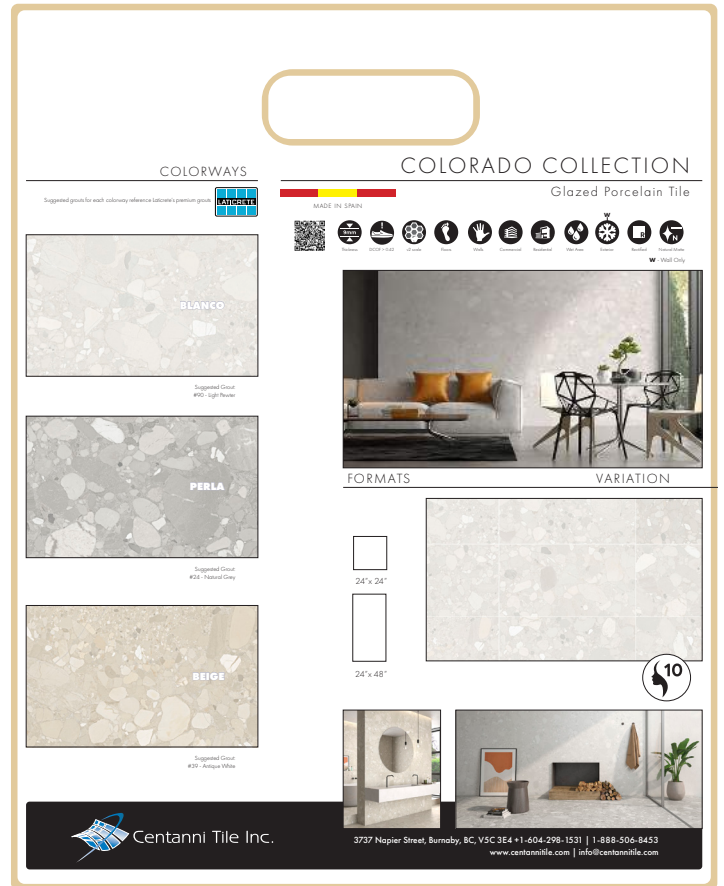

COLORADO COLLECTION  
**BEIGE**  
24x24" | 24x48"  
Natural Matte | Rectified

ALSO AVAILABLE:  

Centanni Tile Inc. [www.centannitile.com](http://www.centannitile.com)

**GEOCOBE410**  
Sample Swatch

## A & D SWATCHBOARD

12.75" x 16" Sample board with 4" x 12" Swatches

Item Number: GEOCOLA&D

| Sizes     | Price /sf | Price /pc |
|-----------|-----------|-----------|
| 24" x 48" | • \$11.00 | • \$88.00 |
| 24" x 24" | • \$9.00  | • \$36.00 |