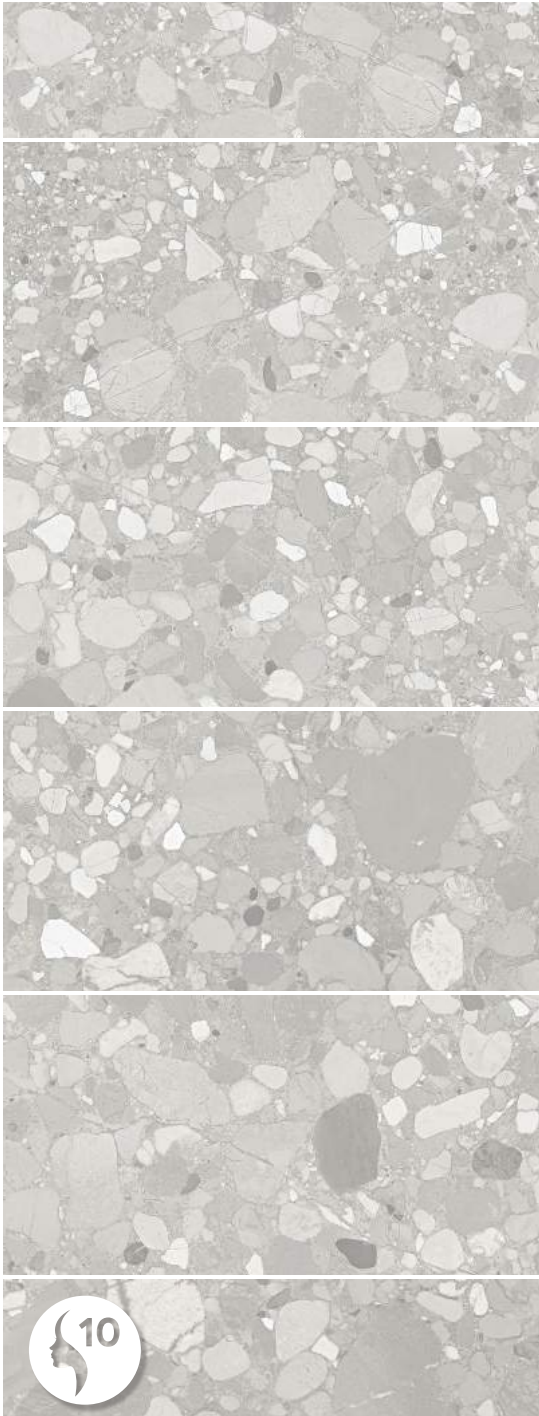

Walls

Commercial

Residential

Wet Area

Exterior

Rectified

Natural Matte

W - Wall Only

### COLOR NOTES

Blanco

Perla

Beige

### CURATION NOTES

- Colorado is modern take on a Palladiana Terrazzo. Chip sizes vary from large to small lending a softer, more organic look than a traditional Venetian terrazzo.
- Chips and their surrounding matrix are colored in a broad-spectrum of adjacent tones, creating a widely varied, yet subtle overall aesthetic.
- Orientation of cut pieces must be considered carefully in relation to adjoining pieces to avoid contrast that is too strong. This characteristic is what makes Colorado such a rich and enveloping collection.