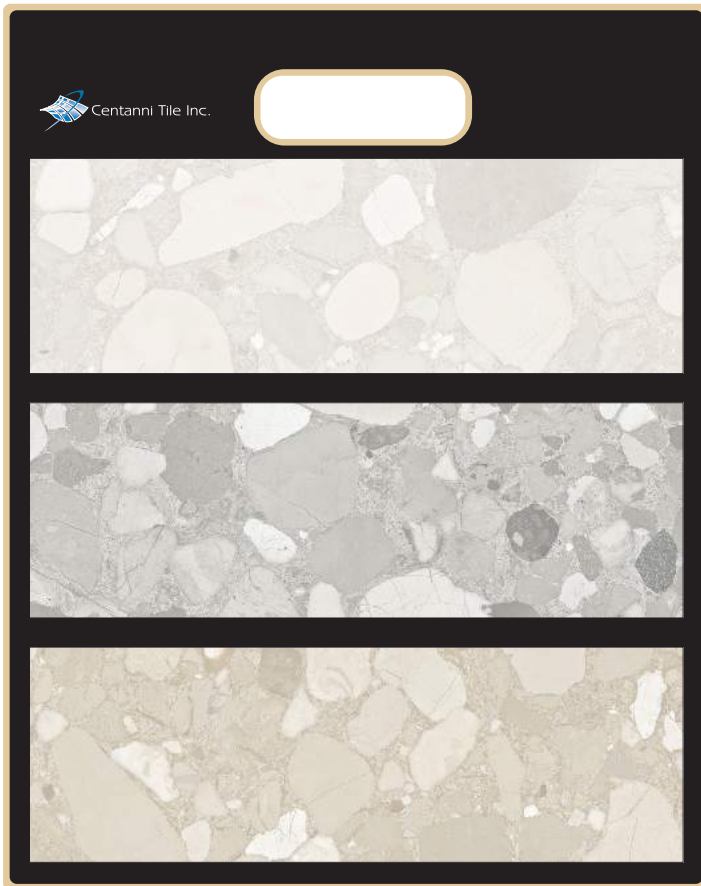

## A & D SWATCHBOARD

12.75" x 16" Sample board with 4" x 12" Swatches

Item Number: GEOCOLA&D

| Sizes     | Price /sf | Price /pc |
|-----------|-----------|-----------|
| 24" x 48" | • \$11.00 | • \$88.00 |
| 24" x 24" | • \$9.00  | • \$36.00 |