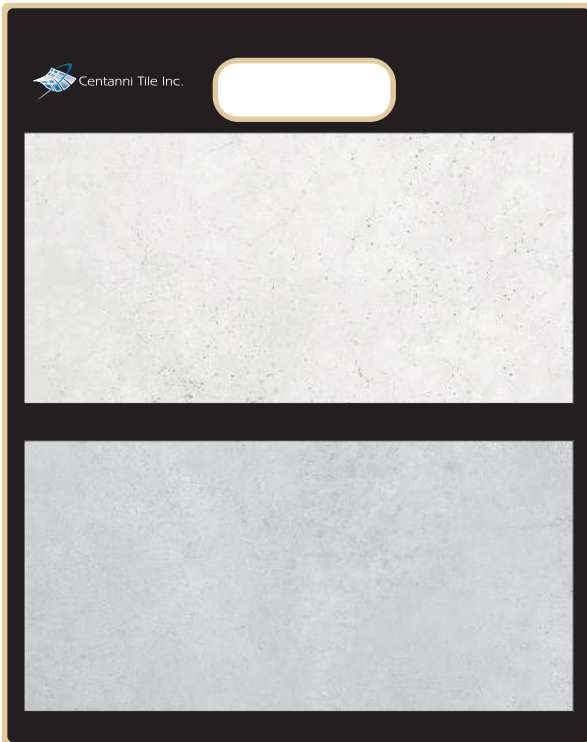

## A & D SWATCHBOARD

Sizes	Price /sf	Price /pc
24"x 48"	• \$11.00	• \$88.00
24"x 24"	• \$9.00	• \$36.00
12"x 24"	• \$9.00	• \$18.00
2"x 2"	• \$22.00	• \$22.00

12.75" x 16"  
Sample board with 2.5" x 12" Swatches