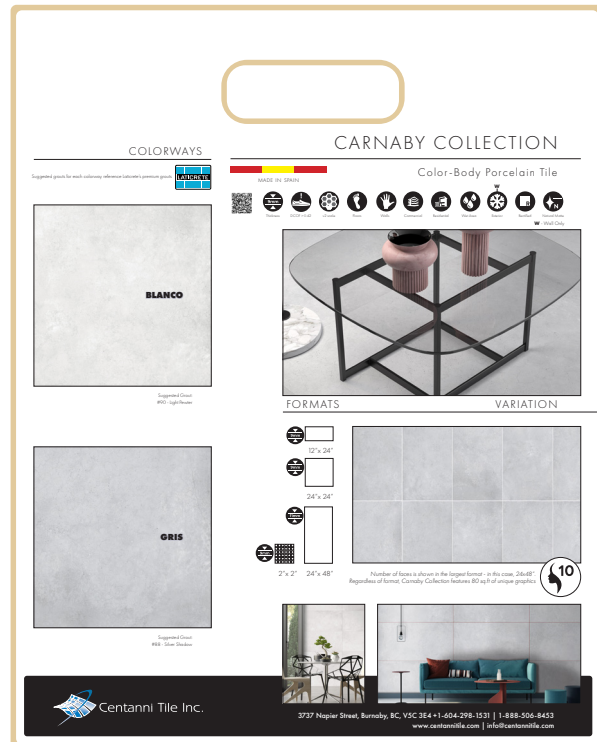

CARNABY COLLECTION

Color-Body Porcelain Tile

A & D SWATCHBOARD

Sizes	Price /sf	Price /pc
24"x 48"	• $11.00	• $88.00
24"x 24"	• $9.00	• $36.00
12"x 24"	• $9.00	• $18.00
2"x 2"	• $22.00	• $22.00

12.75" x 16"
Sample board with 2.5" x 12" Swatches

Item Number: MARIMA&D