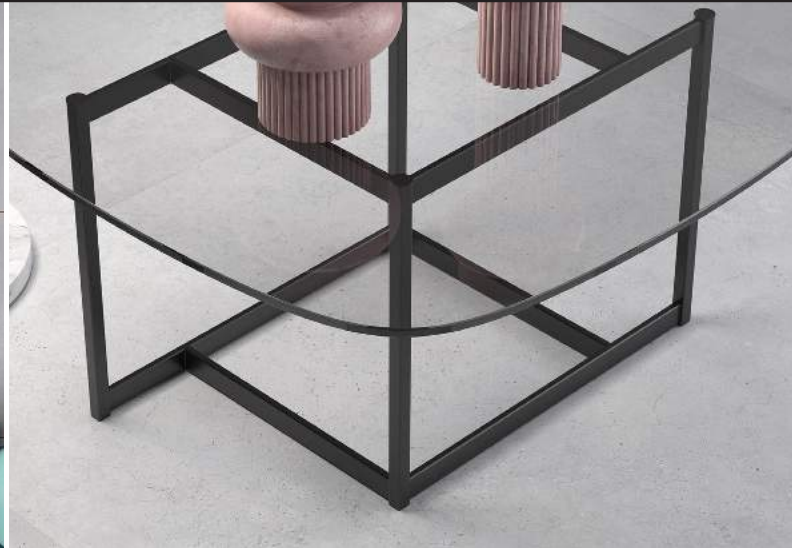

CARNABY COLLECTION

Color-Body Porcelain Tile

Centanni Tile Inc.

3737 Napier Street, Burnaby, BC, V5C 3E4 +1-604-298-1531 | 1-888-506-8453 | www.centannitile.com | info@centannitile.com

MADE IN SPAIN