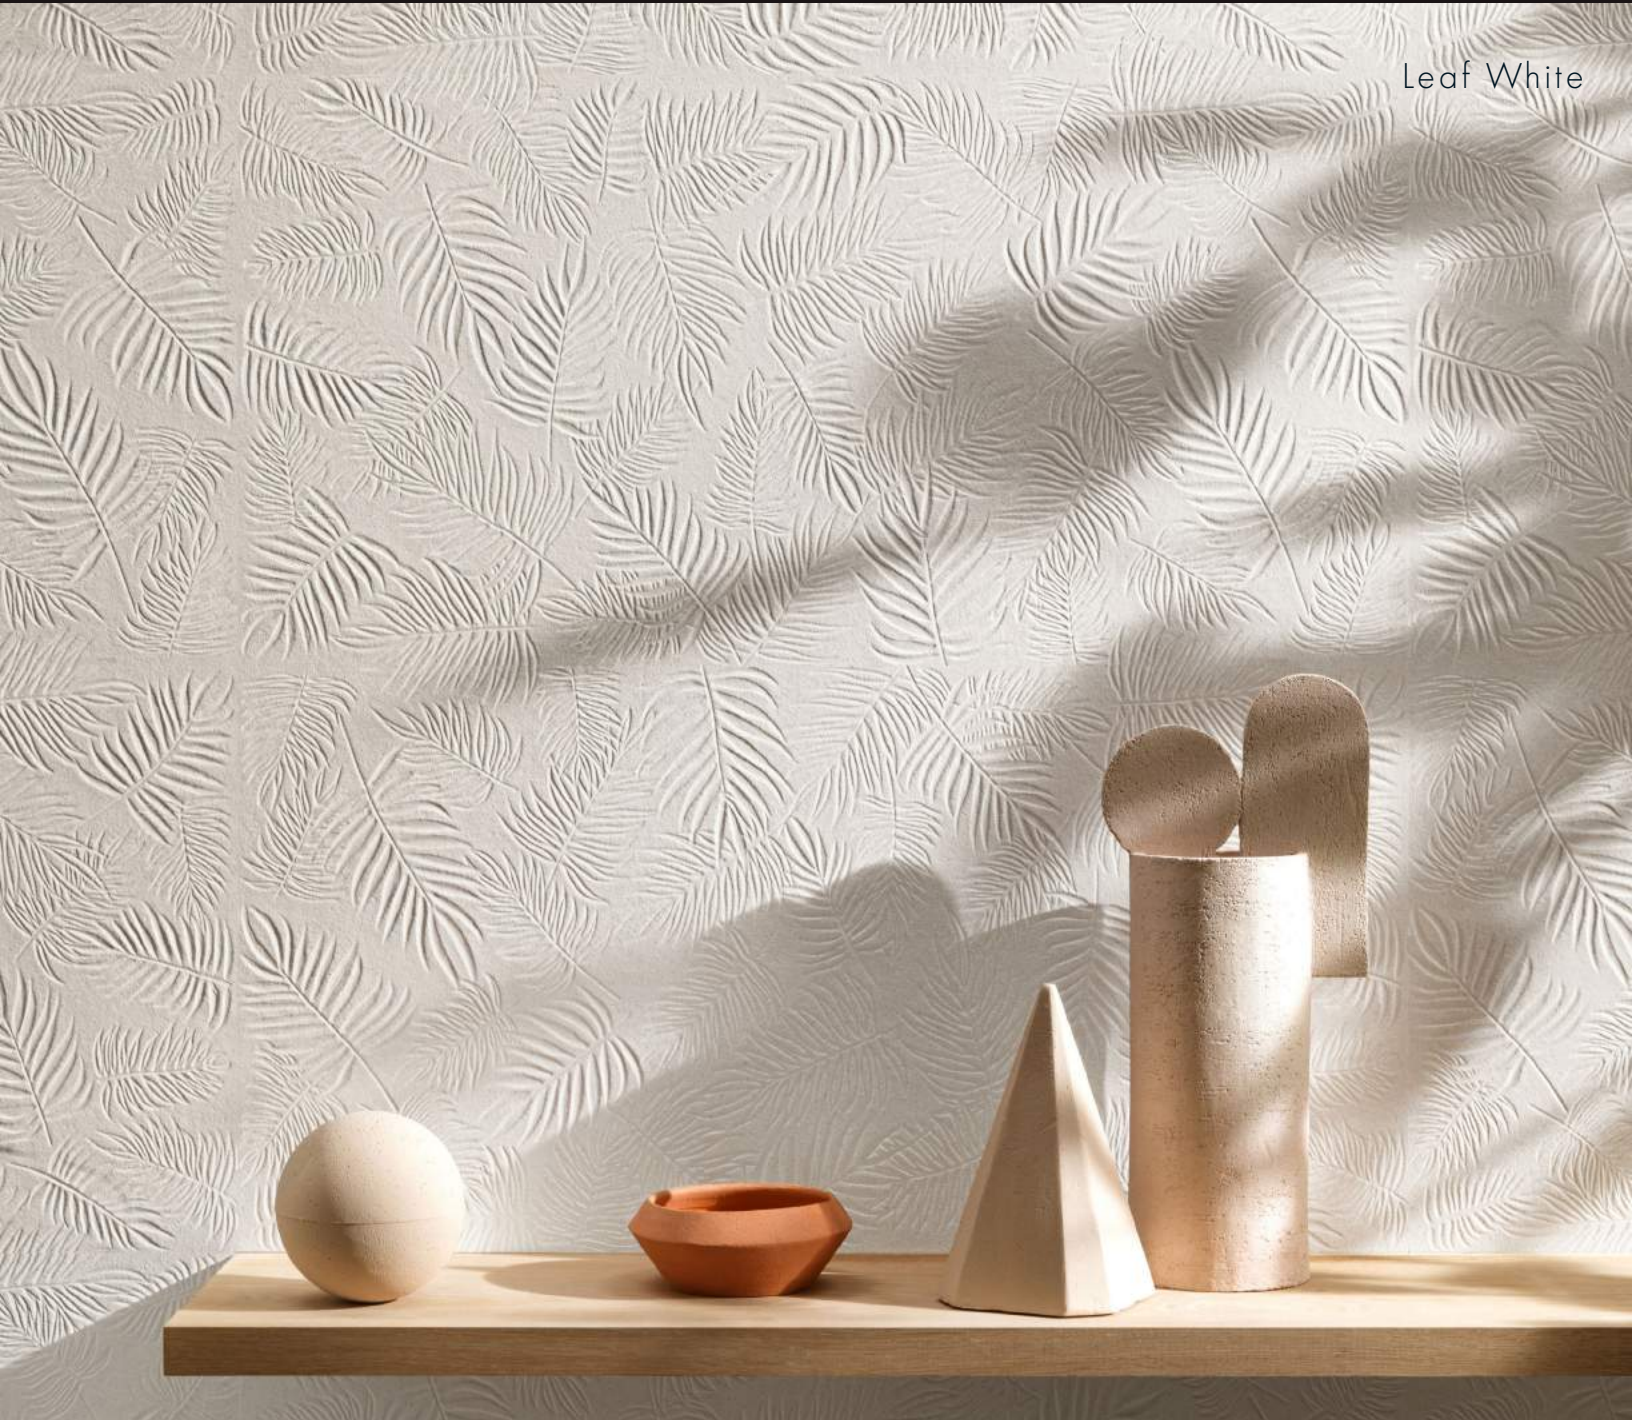

3D CARVE COLLECTION

White Body Wall Tile

Leaf White

Centanni Tile Inc.

3737 Napier Street, Burnaby, BC, V5C 3E4 +1-604-298-1531 | 1-888-506-8453 | www.centanntile.com | info@centanntile.com

MADE IN ITALY