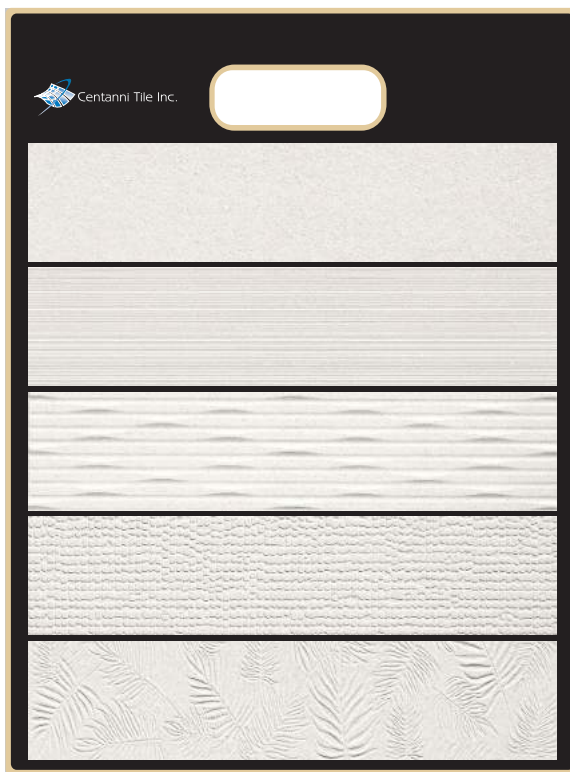

MADE IN ITALY

3D CARVE COLLECTION

White Body Wall Tile

A & D SWATCHBOARD

Sizes

16" x 32"

Price/SF

\$12.50