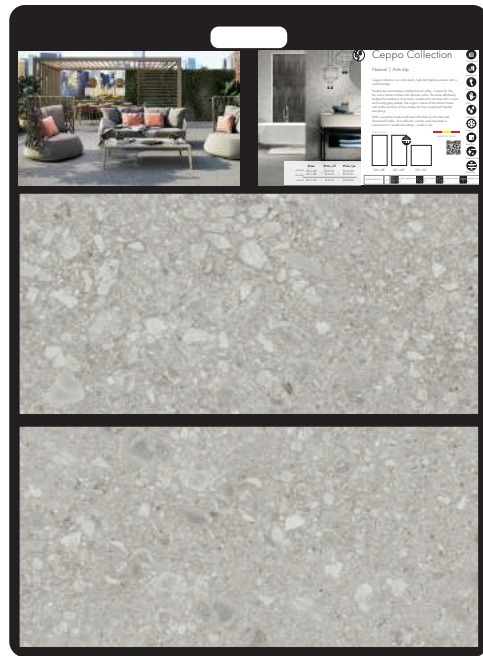

36 x 36"

24 x 48"

*24 x 48"

*Anti-Slip format specifically for exterior installations that will be exposed to rain, ice and snow. > 0.60 DCOF

Curation Notes

- The iconic Italian stone Ceppo Di Gre has been highly prized as a premium finish in architecture for its understated variation and raw, natural aesthetic of aggregate pebbles.
- The warm grey tones are inviting and harmonious whether they are contrasted with cool accents or complimented with warm ones.
- With a mixed feel that evokes terrazzo, exposed aggregate cement as well as natural stones, it's easy to fit a Ceppo stone into any look.
- This modern porcelain version is perfectly suited to tackle the 2020's

Colour-Body Porcelain Tile

Ceppo Di Gre is the perfect blend of terrazzo, cement and stone with an organic and diverse aesthetic that compliments everything.

Centanni Tile Inc.

MADE IN SPAIN

CEPPO COLLECTION

Colour-Body Porcelain Tile

DEALER SAMPLEBOARD

25" x 34"
Sample board with 6" x 24" Swatches of all finishes

Item Number: APECEPDB

A & D SWATCHBOARD

12.75" x 16"
Sample board with 2.5" x 12" Swatches

Item Number: APECEPA&D