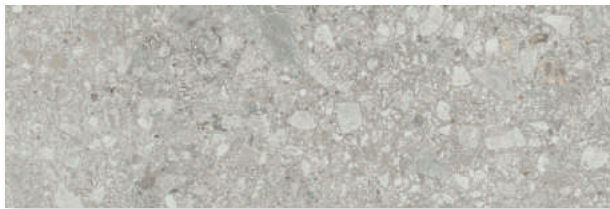

CEPPO COLLECTION

Colour-Body Porcelain Tile

SWATCH SAMPLES

CEPPO COLLECTION
CEPPO NATURAL
24x48" | 36x36"
Natural | Rectified

OTHER FINISHES:
Anti-Slip | Kallava

Centanni Tile Inc.
www.centannitile.com