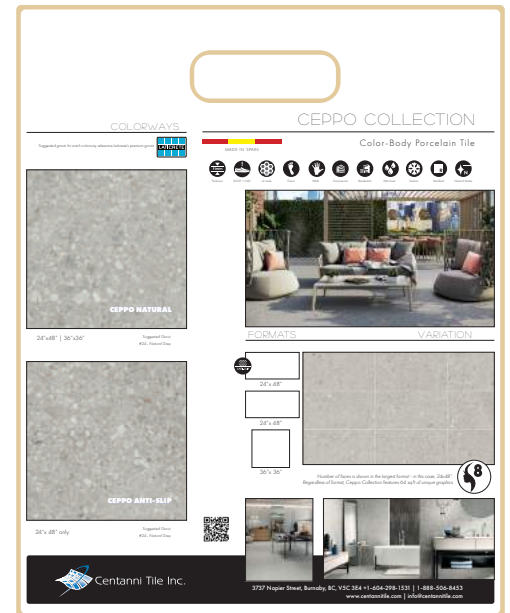

36 x 36"

24 x 48"

*24 x 48"

*Anti-Slip format specifically for exterior installations that will be exposed to rain, ice and snow. > 0.60 DCOF

Curation Notes

- The iconic Italian stone Ceppo Di Gre has been highly prized as a premium finish in architecture for its understated variation and raw, natural aesthetic of aggregate pebbles.
- The warm grey tones are inviting and harmonious whether they are contrasted with cool accents or complimented with warm ones.
- With a mixed feel that evokes terrazzo, exposed aggregate cement as well as natural stones, it's easy to fit a Ceppo stone into any look.
- This modern porcelain version is perfectly suited to tackle the 2020's

Colour-Body Porcelain Tile

Ceppo Di Gre is the perfect blend of terrazzo, cement and stone with an organic and diverse aesthetic that compliments everything.

Centanni Tile Inc.

MADE IN SPAIN

CEPPO COLLECTION

Colour-Body Porcelain Tile

DEALER SAMPLEBOARD

25" x 34"
Sample board with 6" x 24" Swatches of all finishes

Item Number: APECEPDB

A & D SWATCHBOARD

12.75" x 16"
Sample board with 2.5" x 12" Swatches

Item Number: APECEPA&D

	Sizes	Price /sf	Price /pc
natural	24" x 48"	\$ 13.00	\$ 104.00
anti-slip	24" x 48"	\$ 14.50	\$ 116.00
natural	36" x 36"	\$ 14.50	\$ 130.50

CEPPO COLLECTION

Colour-Body Porcelain Tile

MADE IN SPAIN

Centanni Tile Inc.