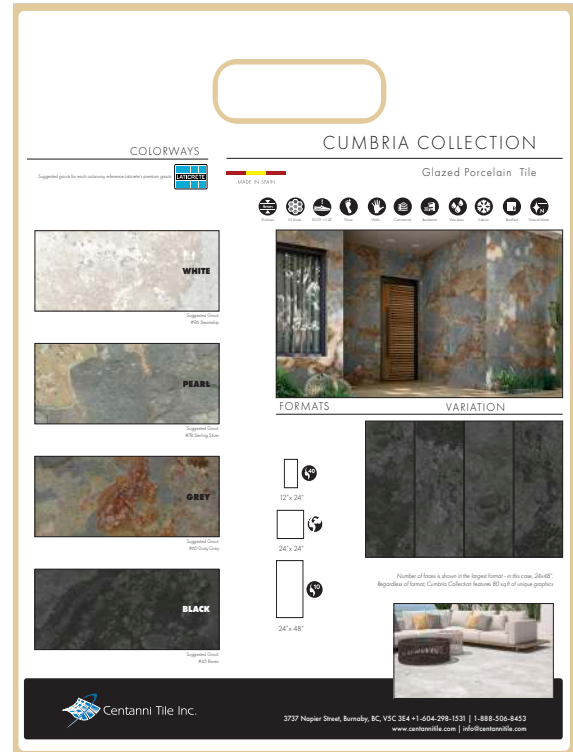

RETAIL PRICES

Sizes	Price /sf	Price /pc
12"x 24"	$10.00	$20.00
24"x 24"	$10.00	$40.00
24"x 48"	$12.00	$96.00

Centanni Tile Inc.

3737 Napier Street, Burnaby, BC, V5C 3E4 | +1-604-298-1531 | 1-888-506-8453 | www.centannitile.com | info@centannitile.com

MADE IN SPAIN