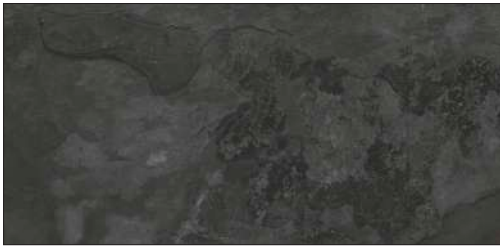

CUMBRIA COLLECTION
BLACK

12x24" | 24x24" | 24x48"

Natural Matte | Rectified

OTHER COLOURS

Centanni Tile Inc. www.centannitile.com