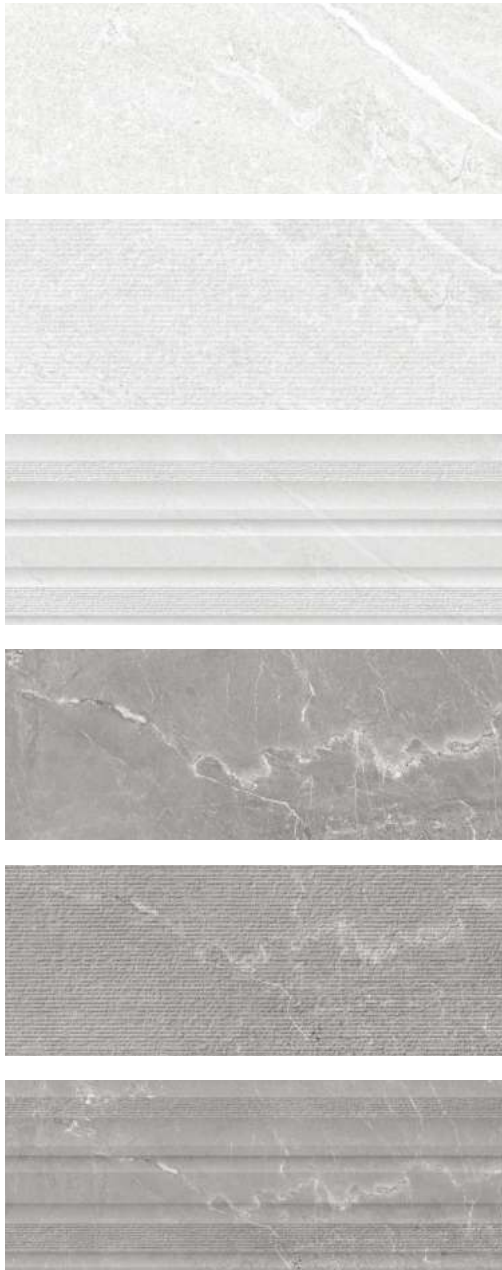

White Body Wall Tile