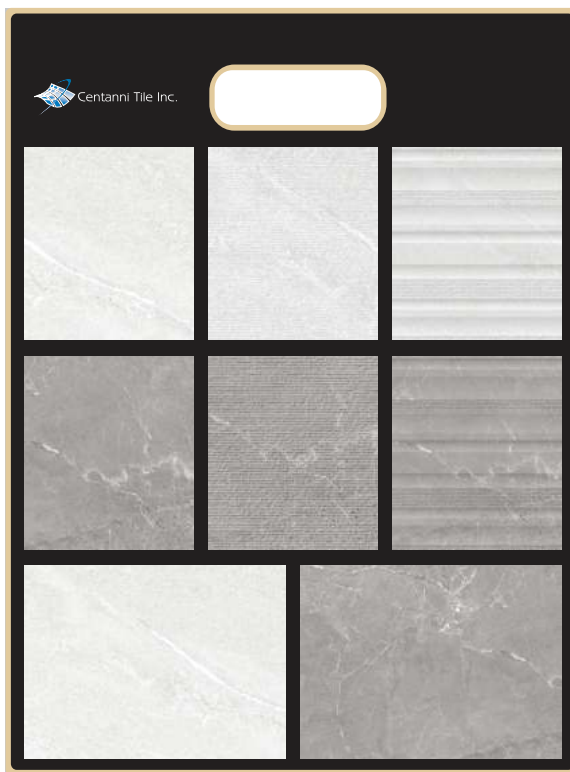

A & D SWATCHBOARD

Sizes

24" x 48" Natural Floor Tile
 24" x 24" Natural Floor Tile
 13" x 40" Natural Wall Tile
 13" x 40" Decor Wall Tile
 13" x 40" Textured Wall Tile

Price/SF

\$11.00
 \$9.50
 \$10.00
 \$10.00
 \$10.00