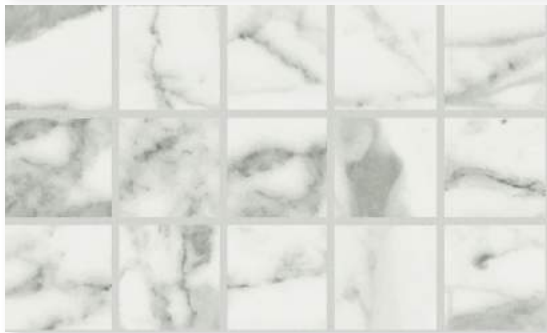

ANTIQUE MARBLE COLLECTION

Color-Body Porcelain Tile

SWATCH SAMPLES

CERAMPUNATT11MO

4" x 6"

CERAMPUPOLT11MO

4" x 6"

GROUT