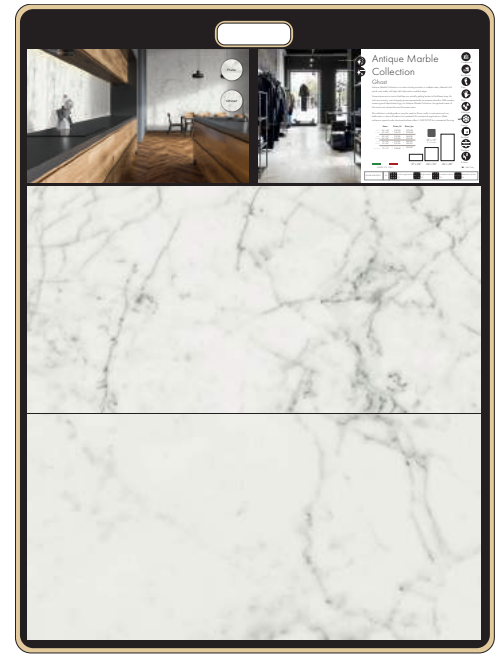

Centanni Tile Inc.

MADE IN ITALY

ANTIQUE MARBLE COLLECTION

Color-Body Porcelain Tile

DEALER SAMPLEBOARD

25" x 34"
Sample board set of 5 with
12" x 24" Swatches of each
varietal on its own board.

Item Number: CERAMDB

A & D SWATCHBOARD

12.75" x 16"
Sample board with 2.5" x 6" Swatches

Item Number: CERAMA&D

RETAIL PRICES

	Sizes	Price /sf	Price /pc
natural	24"x 48"	\$ 14.00	\$ 112.00
polished	24"x 48"	\$ 16.00	\$ 128.00
natural	24"x 24"	\$ 12.00	\$ 48.00
polished	24"x 24"	\$ 14.00	\$ 56.00
natural	12"x 24"	\$ 11.00	\$ 22.00
polished	12"x 24"	\$ 12.50	\$ 25.00
both finish	1x1" mosaic 12"x 12"	\$ 38.00	\$ 38.00