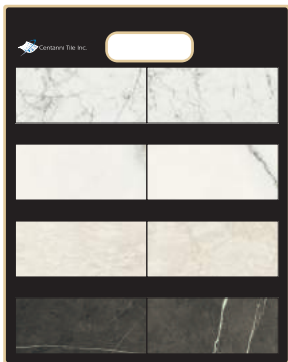

Centanni Tile Inc.

MADE IN ITALY

ANTIQUE MARBLE COLLECTION

Color-Body Porcelain Tile

DEALER SAMPLEBOARD

25" x 34"
Sample board set of 5 with
12" x 24" Swatches of each
varietal on its own board.

Item Number: CERAMDB

A & D SWATCHBOARD

12.75" x 16"
Sample board with 2.5" x 6" Swatches

Item Number: CERAMA&D

RETAIL PRICES

	Sizes	Price /sf	Price /pc
natural	24"x 48"	\$ 14.00	\$ 112.00
polished	24"x 48"	\$ 16.00	\$ 128.00
natural	24"x 24"	\$ 12.00	\$ 48.00
polished	24"x 24"	\$ 14.00	\$ 56.00
natural	12"x 24"	\$ 11.00	\$ 22.00
polished	12"x 24"	\$ 12.50	\$ 25.00
both finish	1x1" mosaic 12"x 12"	\$ 38.00	\$ 38.00