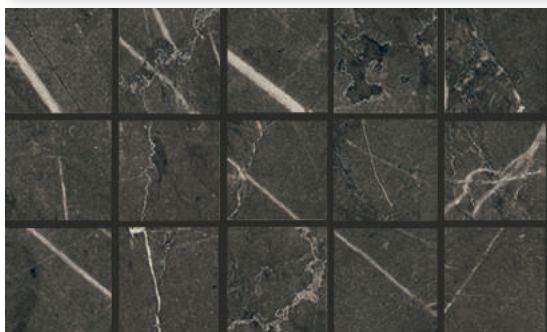

ANTIQUE MARBLE COLLECTION

Color-Body Porcelain Tile

SWATCH SAMPLES

CERAMPUNATT11MO

4" x 6"

CERAMPUPOLT11MO

4" x 6"

GROUT