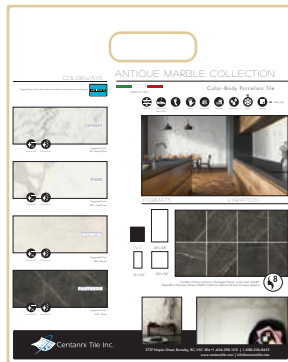

Centanni Tile Inc.

MADE IN ITALY

ANTIQUE MARBLE COLLECTION

Color-Body Porcelain Tile

DEALER SAMPLEBOARD

25" x 34"
Sample board set of 5 with
12" x 24" Swatches of each
varietal on its own board.

Item Number: CERAMDB

A & D SWATCHBOARD

12.75" x 16"
Sample board with 2.5" x 6" Swatches

Item Number: CERAMA&D

RETAIL PRICES

	Sizes	Price /sf	Price /pc
natural	24"x 48"	\$ 14.00	\$ 112.00
polished	24"x 48"	\$ 16.00	\$ 128.00
natural	24"x 24"	\$ 12.00	\$ 48.00
polished	24"x 24"	\$ 14.00	\$ 56.00
natural	12"x 24"	\$ 11.00	\$ 22.00
polished	12"x 24"	\$ 12.50	\$ 25.00
both finish	1x1" mosaic 12"x 12"	\$ 38.00	\$ 38.00