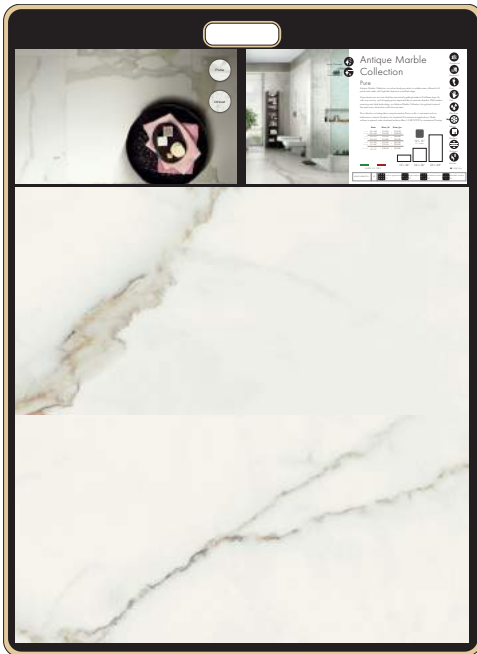

Centanni Tile Inc.

MADE IN ITALY

ANTIQUE MARBLE COLLECTION

Color-Body Porcelain Tile

DEALER SAMPLEBOARD

25" x 34"
Sample board set of 5 with
12" x 24" Swatches of each
varietal on its own board.

Item Number: CERAMDB

A & D SWATCHBOARD

12.75" x 16"
Sample board with 2.5" x 6" Swatches

Item Number: CERAMA&D

RETAIL PRICES

	Sizes	Price /sf	Price /pc
natural	24"x 48"	\$ 14.00	\$ 112.00
polished	24"x 48"	\$ 16.00	\$ 128.00
natural	24"x 24"	\$ 12.00	\$ 48.00
polished	24"x 24"	\$ 14.00	\$ 56.00
natural	12"x 24"	\$ 11.00	\$ 22.00
polished	12"x 24"	\$ 12.50	\$ 25.00
both finish	1x1" mosaic 12"x 12"	\$ 38.00	\$ 38.00