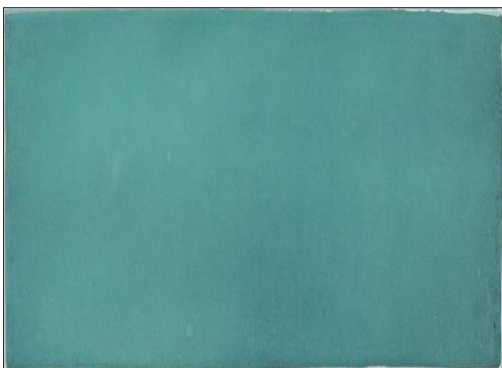

Swatch Sample