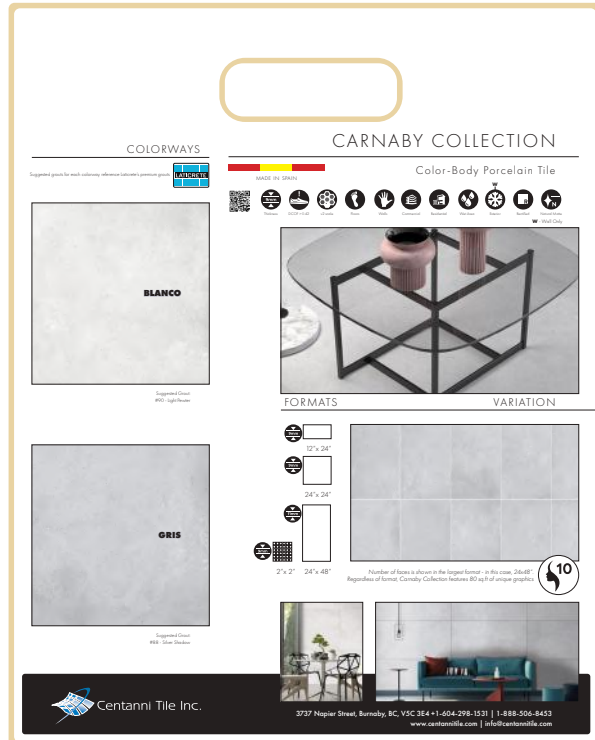

Centanni Tile Inc.

MADE IN SPAIN

CARNABY COLLECTION

Color-Body Porcelain Tile

A & D SWATCHBOARD

Sizes	Price /sf	Price /pc
24" x 48"	• \$11.00	• \$88.00
24" x 24"	• \$9.00	• \$36.00
12" x 24"	• \$9.00	• \$18.00
2" x 2"	• \$22.00	• \$22.00