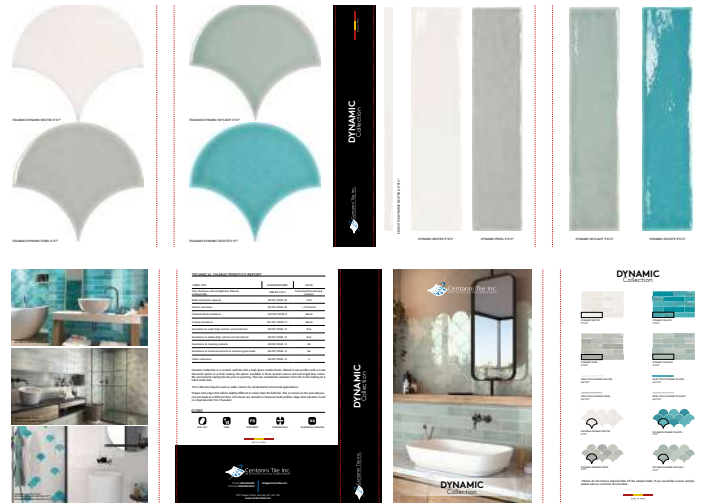

DEALER SAMPLEBOARD

25" x 34"
Sample board with 2 pieces
of all colors in 3x12" and 1
piece of Escama format

Item Number: APEDYDB

A & D FOLDER

8" x 14"
Sample folder with Full Sized Swatches

Item Number: APEDYA&D