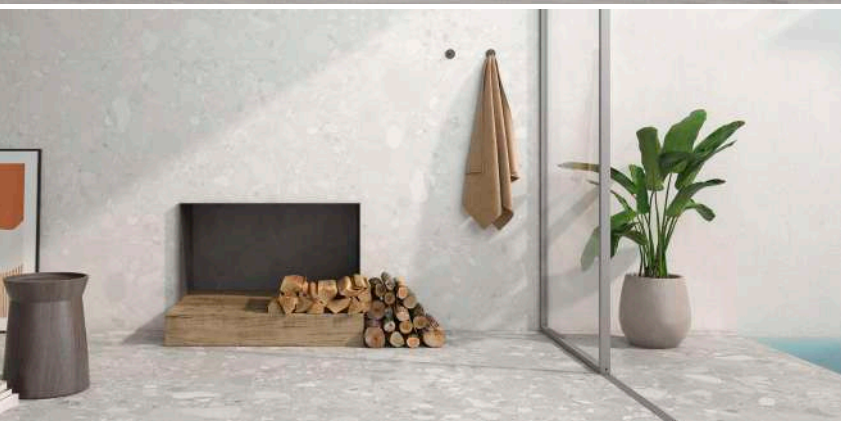

COLORADO COLLECTION

Glazed Porcelain Tile

MADE IN SPAIN

Centanni Tile Inc.

3737 Napier Street, Burnaby, BC, V5C 3E4 +1-604-298-1531 | 1-888-506-8453 | www.centanntile.com | info@centanntile.com