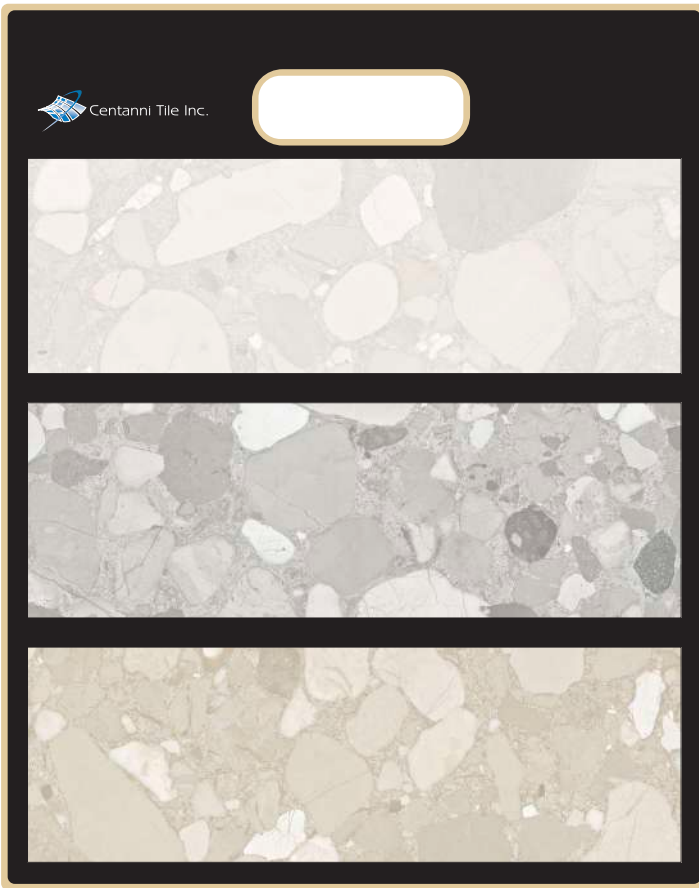

COLORWAYS
Suggested grout for each colorway reference (Laticrete's premium grout)

COLORADO COLLECTION
Glazed Porcelain Tile

MADE IN SPAIN

BLANCO
Suggested Color #90 - Light Beige

PERLA
Suggested Color #54 - Natural Grey

BEIGE
Suggested Color #32 - Antique White

FORMATS
24" x 24"
24" x 48"

VARIATION
10

Centanni Tile Inc.
3737 Napier Street, Burnaby, BC, V5C 3E4 +1-604-298-1531 | 1-888-506-8453
www.centannitile.com | info@centannitile.com

12.75" x 16" Sample board with 4" x 12" Swatches
Item Number: GEOCOLA&D

Sizes	Price /sf	Price /pc
24" x 48"	• $11.00	• $88.00
24" x 24"	• $9.00	• $36.00