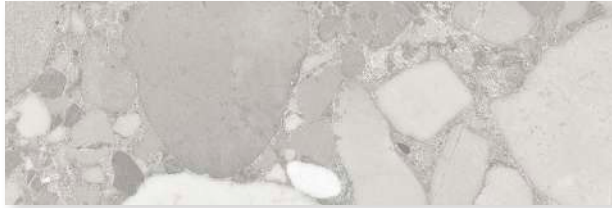

COLORADO COLLECTION
PERLA
24x24" | 24x48"
Natural Matte | Rectified

ALSO AVAILABLE:

Centanni Tile Inc.

www.centanni.com

GEOCOPE410
Sample Swatch