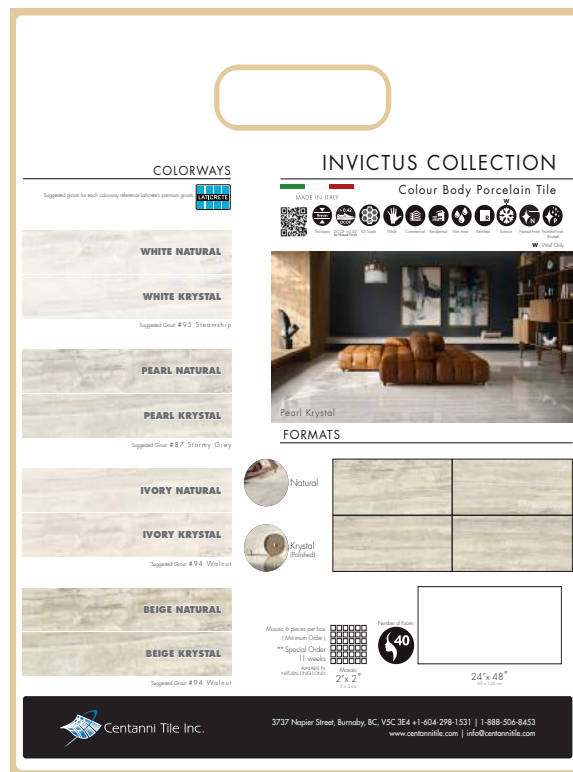

Sizes

- 24" x 48" Natural Finish
- 24" x 48" Krystal Finish (Polished)
- 2" x 2" Mosaic Natural Finish

Price/SF

- $12.50
- $14.50
- $28.00

Price/PC

- $100.00
- $116.00
- $28.00

Mosaic 6 pieces per box (Minimum Order) Must be ordered in full boxes. **Special Order 11 weeks

Centanni Tile Inc.

3737 Napier Street, Burnaby, BC, V5C 3E4 +1-604-298-1531 | 1-888-506-8453 | www.centannitile.com | info@centannitile.com

MADE IN ITALY