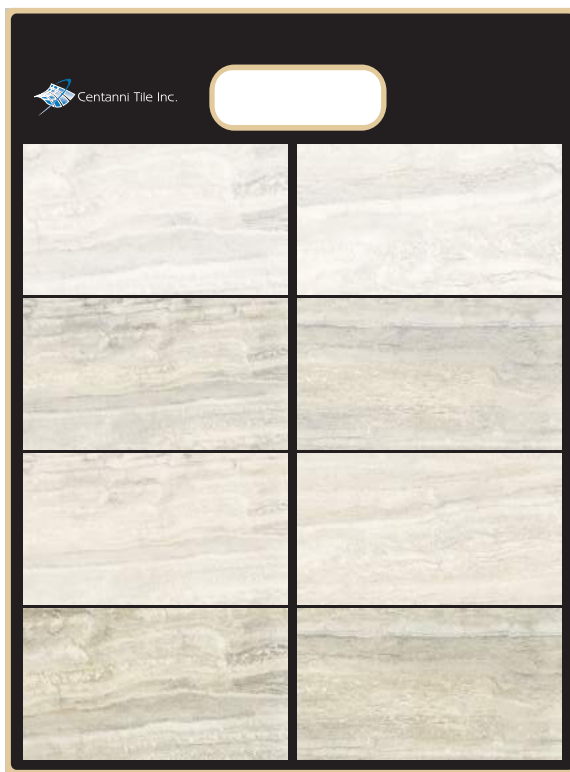

Sizes

- 24" x 48" Natural Finish
- 24" x 48" Krystal Finish (Polished)
- 2" x 2" Mosaic Natural Finish

Price/SF

- $12.50
- $14.50
- $28.00

Price/PC

- $100.00
- $116.00
- $28.00

Mosaic 6 pieces per box (Minimum Order) Must be ordered in full boxes. **Special Order 11 weeks

Centanni Tile Inc.

3737 Napier Street, Burnaby, BC, V5C 3E4 +1-604-298-1531 | 1-888-506-8453 | www.centannitile.com | info@centannitile.com

MADE IN ITALY