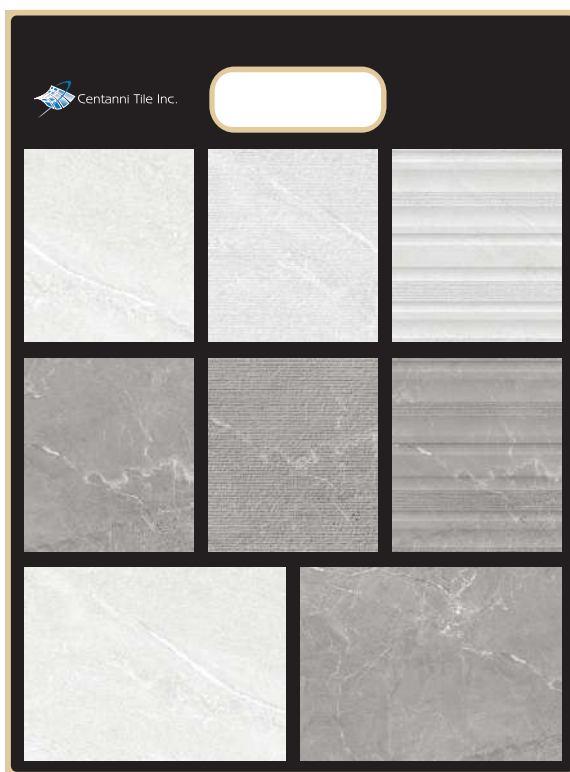

Porcelain Floor Tile & White Body Wall Tile

A & D SWATCHBOARD

Sizes

Price/SF

Price/PC

24"x 48" Natural Floor Tile
 24"x 24" Natural Floor Tile
 13"x 40" Natural Wall Tile
 13"x 40" Decor Wall Tile
 13"x 40" Textured Wall Tile