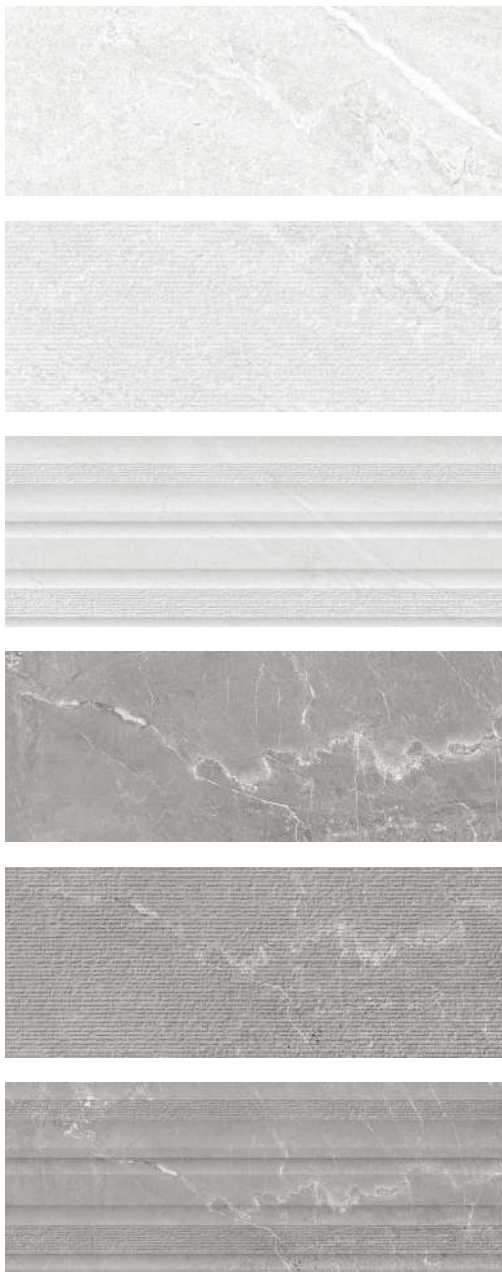

White Body Wall Tile