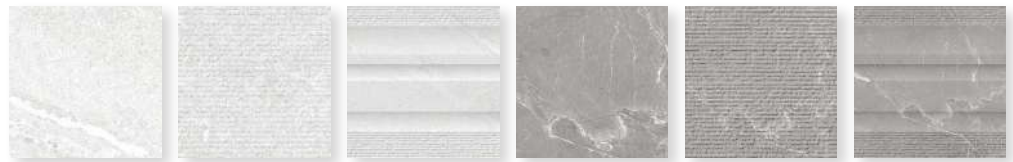

MADE IN SPAIN

ALCHEMY COLLECTION

Porcelain Floor Tile

White Body Wall Tile

COLORWAYS

Pearl Natural | Pearl Textured | Pearl Decor | Iron Natural | Iron Textured | Iron Decor

FLOOR

Number of Faces

13" x 40"
33 x 100 cm

TEXTURED

Number of Faces

13" x 40"
33 x 100 cm

DECOR

Number of Faces

CURATION NOTES

Alchemy Pearl is inspired by Ocean Black slate's select appearance, in this case in an eye-catching, elegant luminous shade of white. Its vaporous appearance is perfect for more spacious settings, while its veined texture adds a natural beauty and chic touch of sophistication. Alchemy Iron is inspired by Grigio Soveraia: a striking, highly-prized grey marble, originally from the Middle East. Unique personality is afforded by the delicate white veins that streak its surface. Alchemy Iron's design brings an eye-catching modern appeal to settings of differing kinds, since its colour fits in with a variety of styles, providing an added dose of refinement and sophistication.