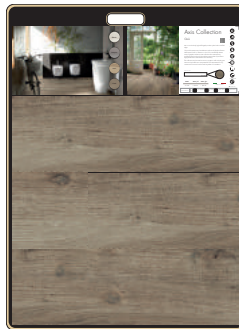

Centanni Tile Inc.

MADE IN ITALY

AXIS COLLECTION

Glazed Porcelain Tile

DEALER SAMPLEBOARD

25" x 34"
Sample board set of 4 with 8" x 24" Swatches of each
varietal on its own board.

Item Number: MARAXDB

A & D SWATCHBOARD

12.75" x 16"
Sample board with 2.5" x 12" Swatches

Item Number: MARAXA&D

RETAIL PRICES

Sizes	Price /sf	Price /pc
8"x 48"	\$12.00	\$32.04

AXIS COLLECTION

Glazed Porcelain Tile

Centanni Tile Inc.

3737 Napier Street, Burnaby, BC, V5C 3E4 +1-604-298-1531 | 1-888-506-8453 | www.centanntile.com | info@centanntile.com