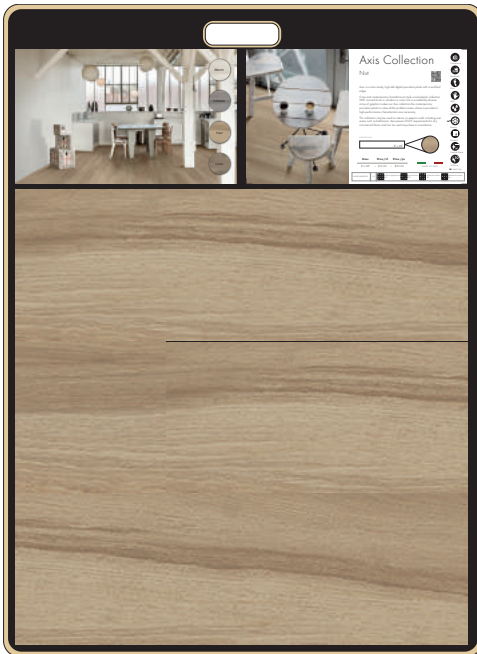

Centanni Tile Inc.

MADE IN ITALY

AXIS COLLECTION

Glazed Porcelain Tile

DEALER SAMPLEBOARD

25" x 34"
Sample board set of 4 with 8" x 24" Swatches of each
varietal on its own board.

Item Number: MARAXDB

A & D SWATCHBOARD