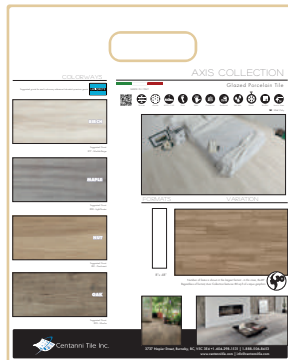

Centanni Tile Inc.

MADE IN ITALY

AXIS COLLECTION

Glazed Porcelain Tile

DEALER SAMPLEBOARD

25" x 34"
Sample board set of 4 with 8" x 24" Swatches of each
varietal on its own board.

Item Number: MARAXDB

A & D SWATCHBOARD

12.75" x 16"
Sample board with 2.5" x 12" Swatches

Item Number: MARAXA&D

RETAIL PRICES

Sizes	Price /sf	Price /pc
8"x 48"	\$12.00	\$32.04

AXIS COLLECTION

Glazed Porcelain Tile

Centanni Tile Inc.

3737 Napier Street, Burnaby, BC, V5C 3E4 +1-604-298-1531 | 1-888-506-8453 | www.centanntile.com | info@centanntile.com