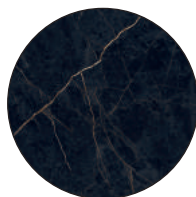

PAIRING NOTES

WORKTOPS

Noir Laurent
64" x 127"