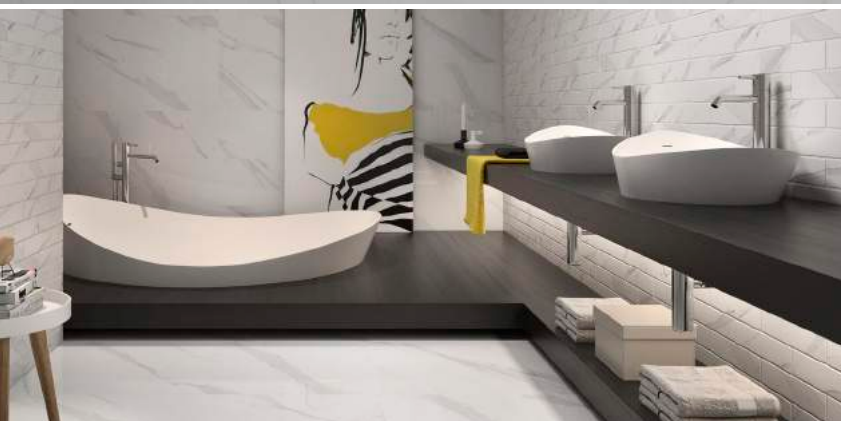

STATUARY COLLECTION

Glazed Porcelain & White Body Ceramic Tile

Centanni Tile Inc.

3737 Napier Street, Burnaby, BC, V5C 3E4 +1-604-298-1531 | 1-888-506-8453 | www.centannitile.com | info@centannitile.com