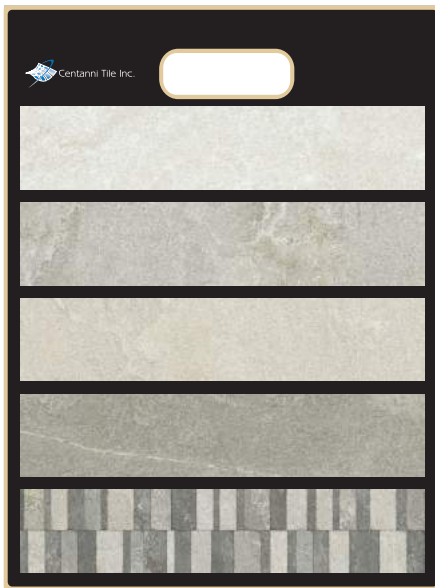

W - Wall Only

Full-Body Coloured Porcelain Tile

COLOR NOTES

Arctic

Pearl

Pumice

Titanium

Block

ARKIQUARTZ COLLECTION

Full-Body Coloured Porcelain Tile

A & D SWATCHBOARD

Sizes	Price/SF	Price/PC
12"x 24" GRIP	\$9.00	\$18.00
24"x 48" 2CM	\$19.00	\$152.00
24"x 24" NATURAL MATTE	\$10.00	\$40.00
24"x 48" NATURAL MATTE	\$11.00	\$88.00
24"x 48" BLOCK	\$13.00	\$104.00