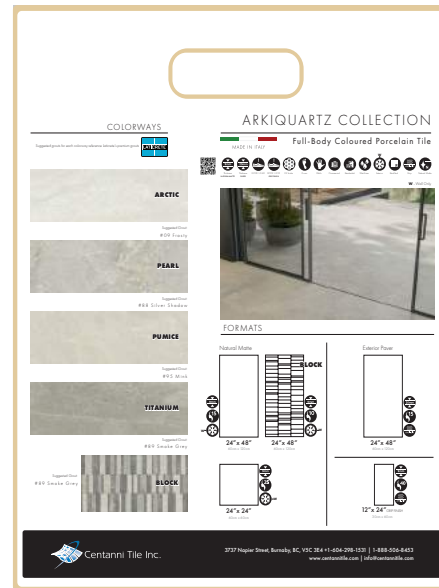

ARKIQUARTZ COLLECTION

Full-Body Coloured Porcelain Tile

A & D SWATCHBOARD

Sizes	Price/SF	Price/PC
12"x 24" GRIP	\$9.00	\$18.00
24"x 48" 2CM	\$19.00	\$152.00
24"x 24" NATURAL MATTE	\$10.00	\$40.00
24"x 48" NATURAL MATTE	\$11.00	\$88.00
24"x 48" BLOCK	\$13.00	\$104.00