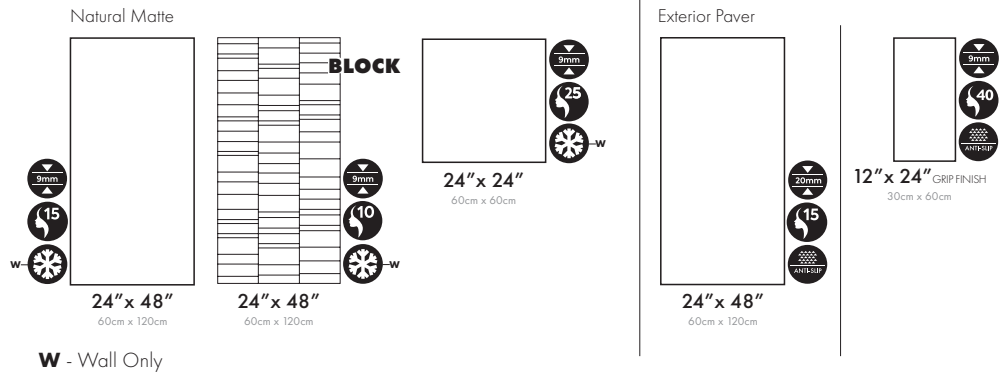

W - Wall Only

Full-Body Coloured Porcelain Tile

COLOR NOTES

Arctic

Pearl

Pumice

Titanium

Block

SWATCH SAMPLES

4" x 10"

4" x 10"

4" x 10"

4" x 10"

4" x 10"

GROUT

#09 FROSTY

ARKIQUARTZ COLLECTION

Full-Body Coloured Porcelain Tile

A & D SWATCHBOARD

Sizes	Price/SF	Price/PC
12"x 24" GRIP	\$9.00	\$18.00
24"x 48" 2CM	\$19.00	\$152.00
24"x 24" NATURAL MATTE	\$10.00	\$40.00
24"x 48" NATURAL MATTE	\$11.00	\$88.00
24"x 48" BLOCK	\$13.00	\$104.00