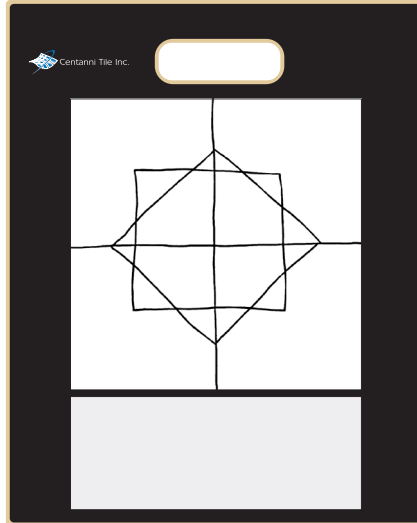

## A & D SWATCHBOARD

12.75" x 16"  
Sample board with a full piece of Pawn and a swatch of Mugat Blanco  
Item Number: GEOCHEA&D

	Sizes	Price /sf	Price /pc
Mugat	8.8"x 8.8"	• \$10.00	• \$5.40
Pawn	8.8"x 8.8"	• \$10.00	• \$5.40