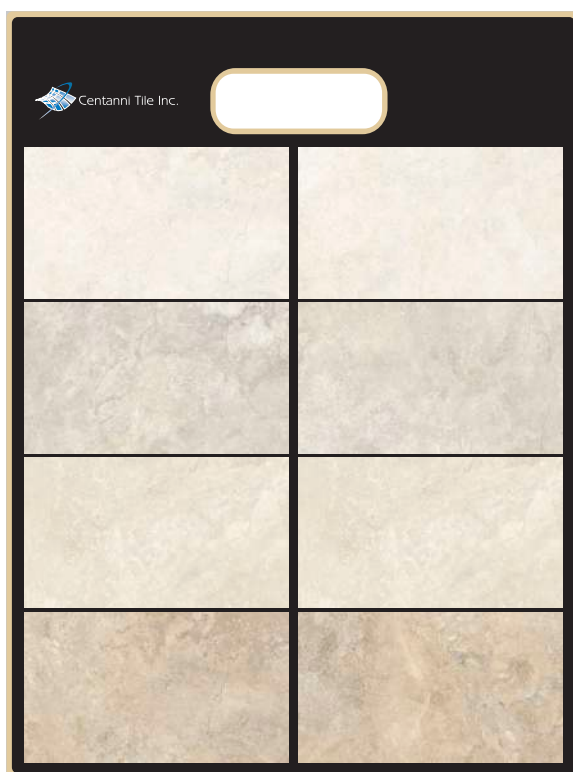

Colour Body Porcelain Tile

A & D SWATCHBOARD

Sizes

24" x 24" Natural Finish
 24" x 48" Natural Finish
 48" x 48" Natural Finish
 24" x 24" Krystal Finish (Polished)
 24" x 48" Krystal Finish (Polished)
 48" x 48" Krystal Finish (Polished)