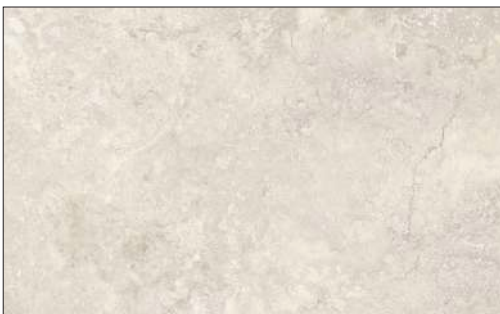

W - Wall Only

INVICTUS CROSS COLLECTION

Colour Body Porcelain Tile

COLORWAYS

CURATION NOTES

Invictus Cross is the sister to our original Invictus collection that is inspired by the Vein Cut Italian Roman travertine that has been used in Italian architecture for centuries. The Invictus Cross takes inspiration from the same stone effect but in a crosscut section of the stone. Inspired by nature and made in Italy, available in 2 finishes, Natural Matte finish and a High Polished finish, coloured body porcelain makes this a high-quality timeless option for any classic design with a modern-day experience.

Centanni Tile Inc.

3737 Napier Street, Burnaby, BC, V5C 3E4 +1-604-298-1531 | 1-888-506-8453 | www.centannitile.com | info@centannitile.com

MADE IN ITALY