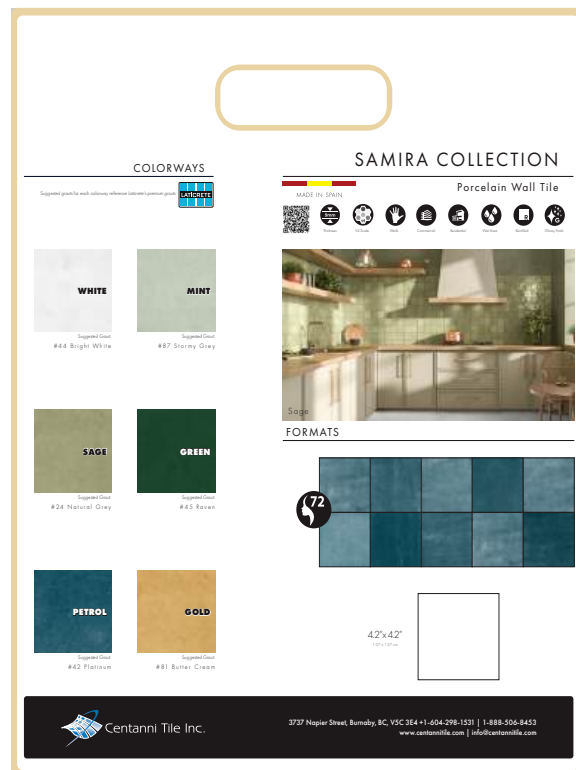

4.2" x 4.2"

1.07 x 1.07 cm

CURATION NOTES

Inspired by the streets of Marrakech, the SAMIRA collection is born, featuring a glossy handcrafted zellige appearance with straight edges porcelain tile. This collection blends various traditional tile-making techniques, such as zellige, and a medley of six vibrant colours that stand out for their natural and unique richness of kiln-fired clay. Each piece in the SAMIRA collection carries its history of Moroccan arts craftsmanship and tradition, conveying the passion and care with which it is created. With its exotic charm, the SAMIRA collection becomes a symbol of Morocco's rich cultural heritage, inspiring artists and designers worldwide to explore the beauty and diversity of Mediterranean Oriental art.

MADE IN SPAIN

SAMIRA COLLECTION

Porcelain Wall Tile

A & D SWATCHBOARD

Sizes

4.2" x 4.2"

Price/SF

\$14.50