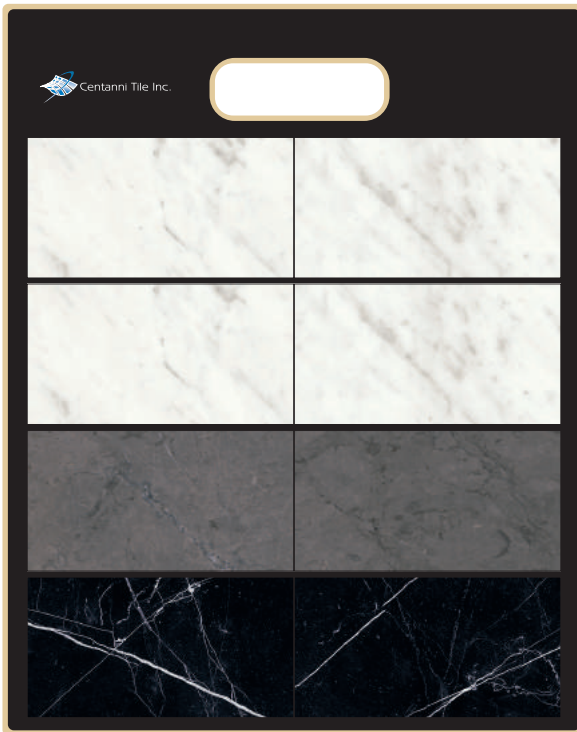

4" x 10"

ARIOCMBCLS410

4" x 10"

CLASSIC MARBLE COLLECTION

Color-Body Porcelain Tile

TI STA A PENELLO: It fits you so well it could have been painted on by a master...

This collection is perfect for any setting. Classic Marble is the architectural equivalent of merino wool or horween leather - it is always suitable and elevates its surroundings.

Centanni Tile Inc.

MADE IN ITALY

CLASSIC MARBLE COLLECTION

Color-Body Porcelain Tile

A & D SWATCHBOARD

12.75" x 16" Sample board with 2" x 6" Swatches - Item Number: ARIOCMA&D

RETAIL PRICES

	Sizes	Price /sf	Price /pc
Soft (Matte)	24" x 48"	\$ 16.00	\$ 128.00
Lucidato (Polished)	24" x 48"	\$ 19.00	\$ 152.00
Levigato Silk (Honed)	24" x 48"	\$ 19.00	\$ 152.00
Soft (Matte)	24" x 24"	\$ 15.00	\$ 60.00
Lucidato (Polished)	24" x 24"	\$ 18.00	\$ 72.00
Levigato Silk (Honed)	24" x 24"	\$ 18.00	\$ 72.00

* 39.4" x 118.1" and 59" x 118.1" slabs in 6mm thickness available for special order. Information and pricing available upon request.

MADE IN ITALY

CLASSIC MARBLE COLLECTION

Color-Body Porcelain Tile

Centanni Tile Inc.