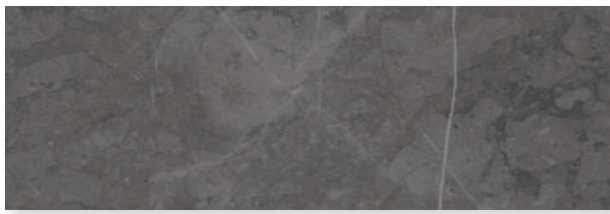

ARIOCMGMS410

4" x 10"

ARIOCMGML410

4" x 10"